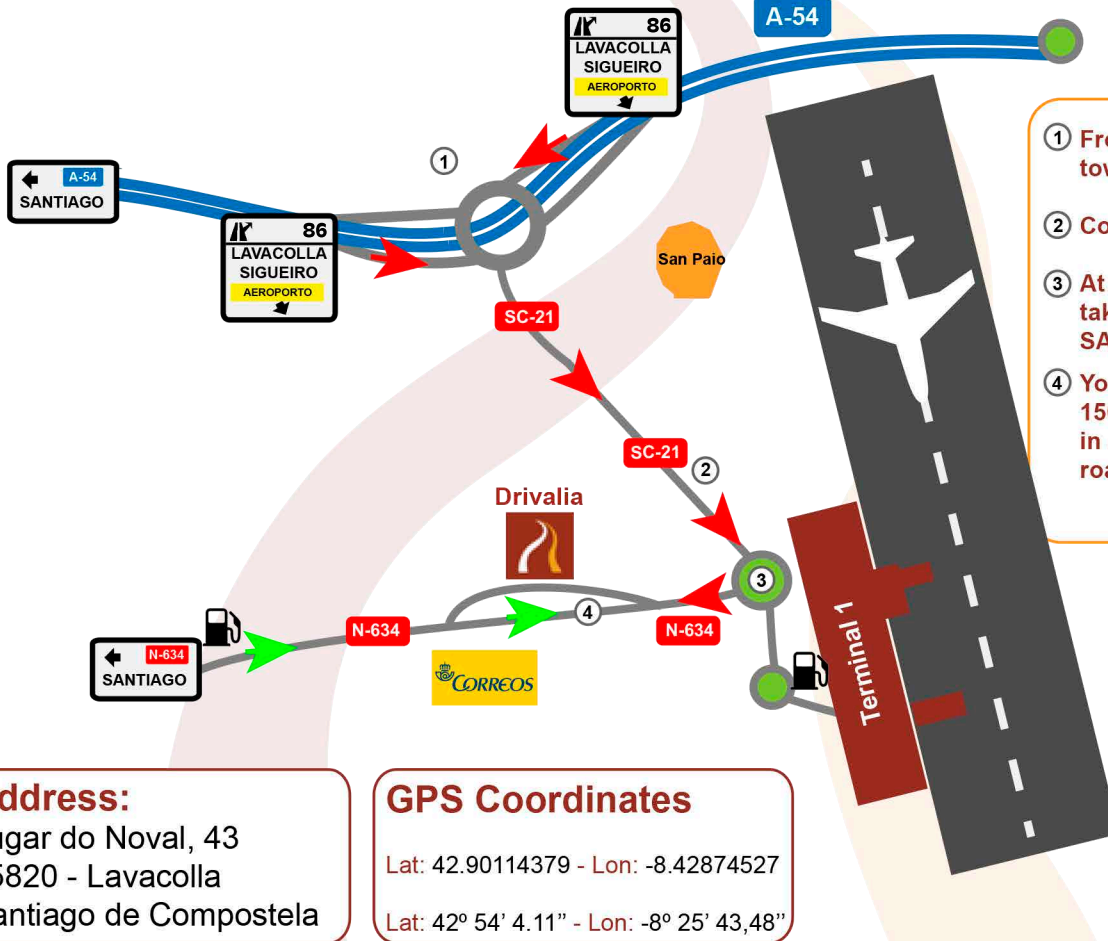

CAR RETURN INSTRUCTIONS

Tif: 981 89 71 62 - 600 44 40 23

www.drivalia.com

Email: info@drivalia.com

- ① From the A-54 take exit N° 711 towards the airport (Aeropuerto).
- ② Continue on the SC-21.
- ③ At the next roundabout take the FIRST exit towards SANTIAGO , LAVACOLLA.
- ④ You will find DRIVALIA around 150 meters after the roundabout in a side street just off the main road.

Address:
Lugar do Noval, 43
15820 - Lavacolla
Santiago de Compostela

GPS Coordinates
Lat: 42.90114379 - Lon: -8.42874527
Lat: 42° 54' 4.11" - Lon: -8° 25' 43,48"